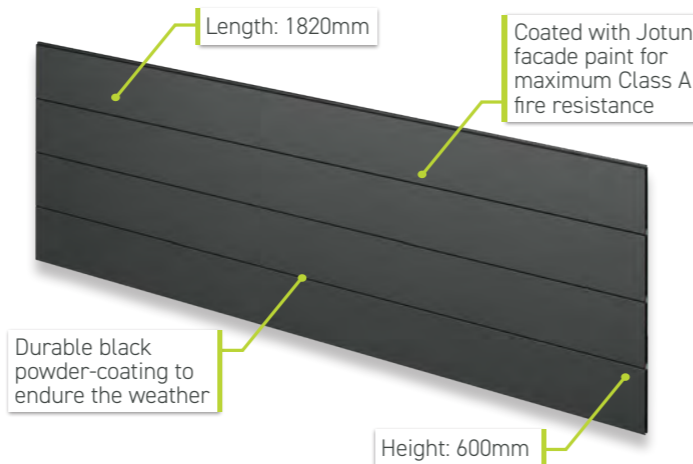

WHAT TO EXPECT:

- ✓ Low-maintenance: wipe down to clean
- ✓ Fire tested: Class A for fire spread and smoke developed
- ✓ Acoustic noise reduction of up to 25 decibels

Pre-made panels can be split into components to allow for non-standard fence heights.

Product code: B8181833

DURAPOST® SLEEK SCREEN PANELS

PERFECT FOR ELEGANT FENCES OR PARTITIONS

DuraPost® Sleek Screen panels are a contemporary slatted fence design that defines boundaries while enhancing natural light. Constructed with 16 x 100mm horizontal slats with a gap size of 20mm these fence panels are the height of modern and contemporary style.

These fencing panels are used in conjunction with our DuraPost® Classic posts and accessories or can be installed between existing post. Sunlight flows through the gaps between horizontal slats on this fence design, which keeps plants and lawns healthy and brightens dark spaces.

WHAT TO EXPECT:

- ✓ Low-maintenance: wipe down to clean
- ✓ Fire tested: Class A for fire spread and smoke developed