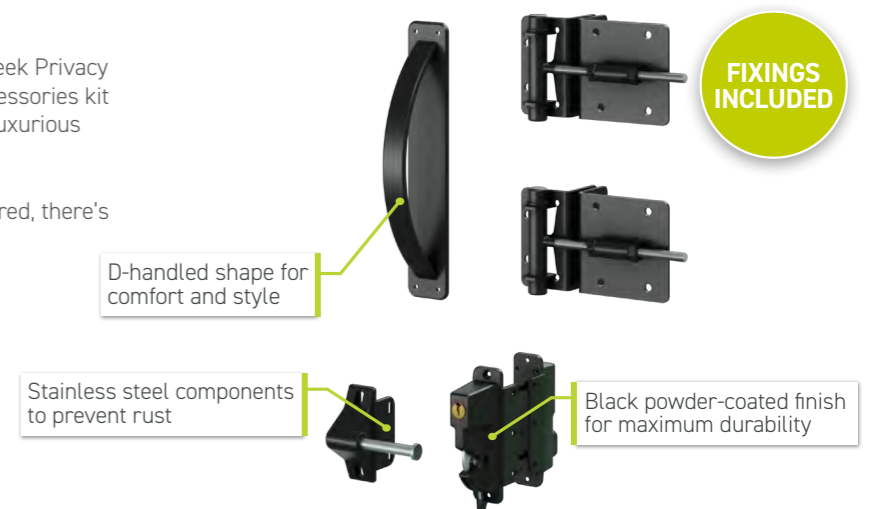

Enhance your security with our gate ironmongery and accessories kit, featuring a lock with key, hinges, and mounts, available for separate purchase. Elevate your outdoor space with DuraPost® Sleek Aluminium Privacy Gates, combining contemporary design and functionality for a stylish and secure entrance solution.

WHAT TO EXPECT:

- ✔ Low-maintenance: wipe down to clean
- ✔ Fire tested: Class A for fire spread and smoke developed

Product code: B8180903

DURAPOST® SLEEK GATE IRONMONGERY & ACCESSORIES KIT

THE PERFECT FINISH TO YOUR GATE

The kit provides a high quality finish to DuraPost® Sleek Privacy Gate, all the components in the ironmongery and accessories kit are powder-coated to ensure durability as well as a luxurious finish to the hardware.

Coming with full instructions and all the fixings required, there's everything you need to install the hardware.

WHAT'S INCLUDED:

- ✔ 2 x Fully adjustable hinges
- ✔ Double sided lockable latch
- ✔ Contemporary D-handle
- ✔ All fixings needed to install the gate
- ✔ Step drill bit (≤14mm) and metal drill bit (3mm)
- ✔ Fitting instructions