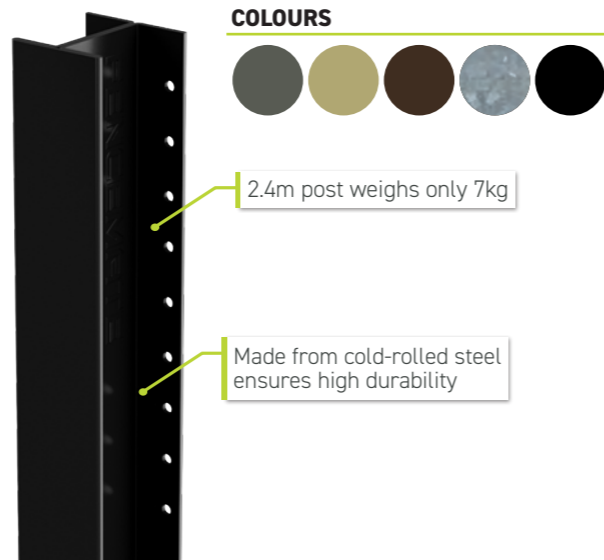

THE BENEFITS OF DURAPOST®

Peace of mind is guaranteed with DuraPost®. Our maintenance free fencing is light, secure and easy to install. Made in the UK, it is the sustainable solution that also offers flexibility in configuration and colour to suit your needs.

UNIVERSAL APPEAL

DuraPost® comes in four colour ways and is compatible with virtually any type of fence panels or board. You can even order colour-matched screws (available separately) for a seamless finish.

SAVES TIME

DuraPost® is a hassle-free solution. Each one is 80% lighter than concrete and can take up to half the time to fit compared to traditional fence posts. They also need no maintenance. Simply fit and forget about it.

IMPROVED SECURITY

DuraPost's pre drilled holes allow fence panels to be securely fixed. Unlike concrete posts that potentially allow panels to be lifted up and out.

QUALITY, GUARANTEED

DuraPost® is made in the UK from galvanised steel. It's designed to face the worst weather without warping or cracking and is guaranteed for up to 25 years*.

SUSTAINABILITY

DuraPost® posts are 100% recyclable at the end of its long life. It is lightweight, made in the UK using a low energy manufacturing process and is easy to transport, which cuts emissions significantly. DuraPost offers a sustainable fencing solution for everyone.

*For details visit birkdalesales.com/pages/guarantee