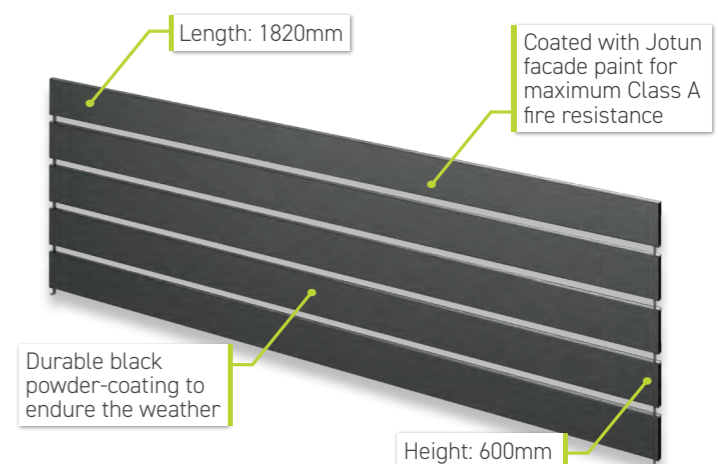

Pre-made panels can be split into components to allow for non-standard fence heights.

Product code: B8191833